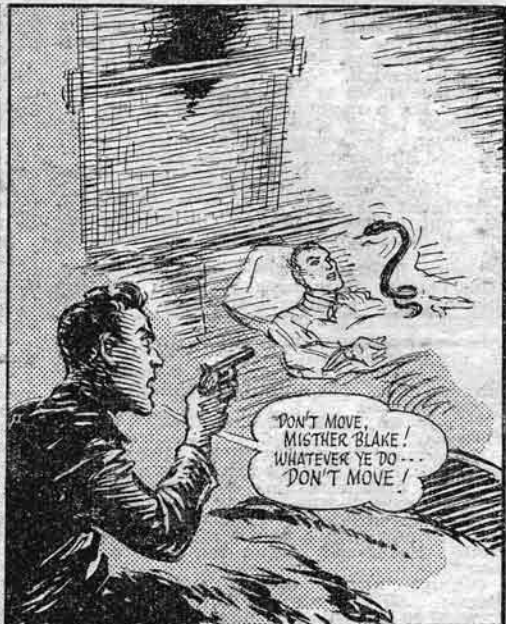

SEXTON BLAKE in the case of The Torn Chart

MAX REID, AND HIS PAL SAM REACH FRANCE WITH THE CHART OF A NEW-GUINEA GOLD MINE THEY HAVE STOLEN -- SEXTON BLAKE AND LARRY O'GORMAN CORNER THEM ON THE PARIS EXPRESS. LARRY AND MAX FALL FROM THE TRAIN INTO A RIVER AND SEXTON BLAKE DIVES TO THE RESCUE.

(Will Larry be in time? Can he save Sexton Blake? More thrills next week.)