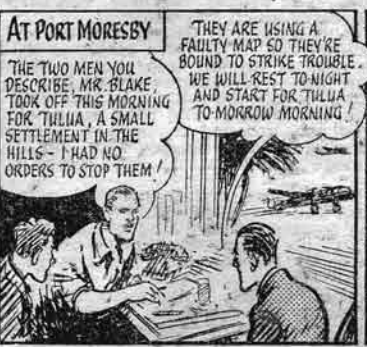

SEXTON BLAKE in the case of The Torn Chart

MAX REID, AND HIS PAL SAM REACH FRANCE WITH THE CHART OF A NEW-GUINEA GOLD MINE THEY HAVE STOLEN -- SEXTON BLAKE AND LARRY O'GORMAN CORNER THEM ON THE PARIS EXPRESS. LARRY AND MAX FALL FROM THE TRAIN INTO A RIVER AND SEXTON BLAKE DIVES TO THE RESCUE.

(Will Larry be in time? Can he save Sexton Blake? More thrills next week.)